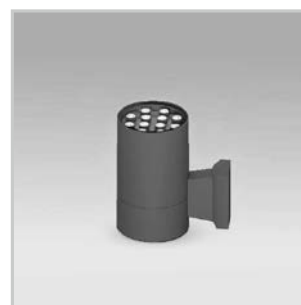

*For any dimming request, drivers may not fit within the fitting, supplied with an external driver.

BLWL-CYL-03

3W Wall light
Luminous Flux (lm): 300
CCT: Whites(3000K-6000K)
Dimensions (mm): D65*H120
Weight(kg): 0.45

BLWL-CYL-06

6W Wall light
Luminous Flux (lm): 600
CCT: Whites(3000K-6000K)
Dimensions (mm): D90*H160
Weight(kg): 0.7

BLWL-CYL-09

9W Wall light
Luminous Flux (lm):900
CCT: Whites(3000K-6000K)
Dimensions (mm):D110*H200
Weight(kg): 1.1