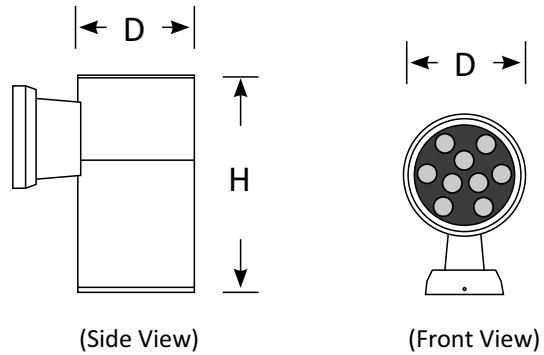

- Fitting colour can be customised
- Colour temperature options can be RGB colour changing or single colours

Wall Light (Downward only) CYL

Specs

Connect: Insulated Cable

Dimming: Non-dim*

Lifetime: 35,000 hours @ L90 B10

*For any dimming request, drivers may not fit within the fitting, supplied with an external driver.

BLWL-CYL-03

3W Wall light
Luminous Flux (lm): 300
CCT: Whites(3000K-6000K)
Dimensions (mm): D65*H120
Weight(kg): 0.45