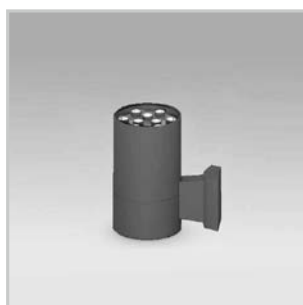

*For any dimming request, drivers may not fit within the fitting, supplied with an external driver.

BLWL-CYL-03

3W Wall light
Luminous Flux (lm): 300
CCT: Whites(3000K-6000K)
Dimensions (mm): D65*H120
Weight(kg): 0.45

BLWL-CYL-06

6W Wall light
Luminous Flux (lm): 600
CCT: Whites(3000K-6000K)
Dimensions (mm): D90*H160
Weight(kg): 0.7

BLWL-CYL-09

9W Wall light
Luminous Flux (lm):900
CCT: Whites(3000K-6000K)
Dimensions (mm):D110*H200
Weight(kg): 1.1