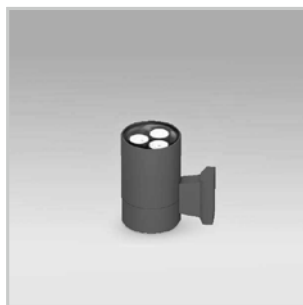

- Fitting colour can be customised
- Colour temperature options can be RGB colour changing or single colours

Wall Light (Downward only) CYL

Specs

Connect: Insulated Cable

Dimming: Non-dim*

Lifetime: 35,000 hours @ L90 B10

*For any dimming request, drivers may not fit within the fitting, supplied with an external driver.

BLWL-CYL-03

3W Wall light
Luminous Flux (lm): 300
CCT: Whites(3000K-6000K)
Dimensions (mm): D65*H120
Weight(kg): 0.45