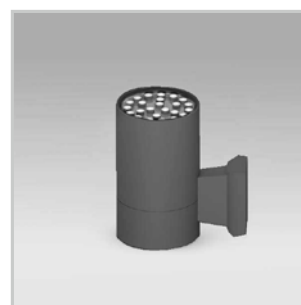

*For any dimming request, drivers may not fit within the fitting, supplied with an external driver.

BLWL-CYL-03

3W Wall light
Luminous Flux (lm): 300
CCT: Whites(3000K-6000K)
Dimensions (mm): D65*H120
Weight(kg): 0.45

BLWL-CYL-06

6W Wall light
Luminous Flux (lm): 600
CCT: Whites(3000K-6000K)
Dimensions (mm): D90*H160
Weight(kg): 0.7

BLWL-CYL-09

9W Wall light
Luminous Flux (lm):900
CCT: Whites(3000K-6000K)
Dimensions (mm):D110*H200
Weight(kg): 1.1

BLWL-CYL-12

12W Wall light
Luminous Flux (lm): 1200
CCT: Whites(3000K-6000K)
Dimensions (mm): D130*H200
Weight(kg): 1.5

BLWL-CYL-18

18W Wall light
Luminous Flux (lm): 1800
CCT: Whites(3000K-6000K)
Dimensions (mm): D145*H200
Weight(kg): 1.8