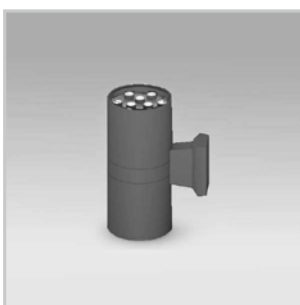

*For any dimming request, drivers may not fit within the fitting, supplied with an external driver.

(Side View)

(Front View)

BLWL-CYL-03X2

3W*2 Updown wall light
Luminous Flux (lm): 600
CCT: Whites(3000K-6000K)
Dimensions (mm): D65*H260
Weight(kg): 0.7

BLWL-CYL-06X2

6W*2 Updown wall light
Luminous Flux (lm): 1200
CCT: Whites(3000K-6000K)
Dimensions (mm): D90*H260
Weight(kg): 1.18

BLWL-CYL-09X2

9W*2 Updown wall light
Luminous Flux (lm):1800
CCT: Whites(3000K-6000K)
Dimensions (mm):D110*H300
Weight(kg): 1.65