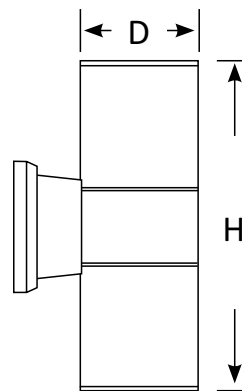

- Fitting colour can be customised
- Colour temperature options can be RGB colour changing or single colours

Wall Light (UpDown) CYL

Specs

Connect: Insulated Cable

Dimming: Non-dim*

Lifetime: 35,000 hours @ L90 B10

*For any dimming request, drivers may not fit within the fitting, supplied with an external driver.

(Side View)

(Front View)

BLWL-CYL-03X2

3W*2 Updown wall light
Luminous Flux (lm): 600
CCT: Whites(3000K-6000K)
Dimensions (mm): D65*H260
Weight(kg): 0.7

BLWL-CYL-06X2

6W*2 Updown wall light
Luminous Flux (lm): 1200
CCT: Whites(3000K-6000K)
Dimensions (mm): D90*H260
Weight(kg): 1.18

BLWL-CYL-09X2

9W*2 Updown wall light
Luminous Flux (lm):1800
CCT: Whites(3000K-6000K)
Dimensions (mm):D110*H300
Weight(kg): 1.65