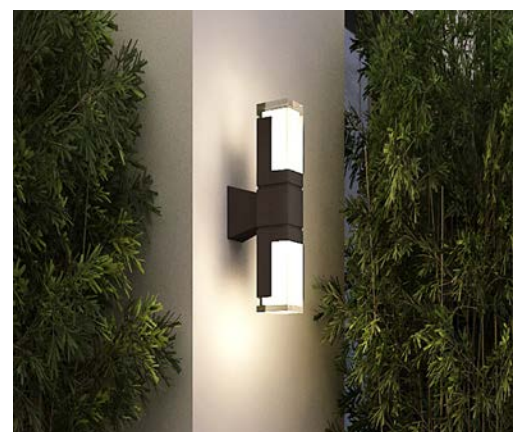

Wall Light NIC1

Product Code	BLWL-NIC1-05	BLWL-NIC1-05X2
	Single Wall Light	Updown Wall Light
Power (W)	5	10
lumen (lm)	250	500
CCT	Warm White, Neutral White, Cool White (3000K-6500K)	
Connect	Insulated Cable	
Dimming Options	Non-dim*	
Dimensions(mm)	L50*W100*H250	L50*W100*H304
Weight(kg)	0.5	0.8

*For any other dimming request, drivers may not fit within the fitting, supplied with an external driver.