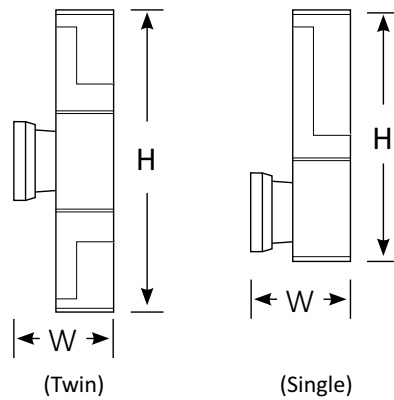

BoscoLighting's NIC1 wall light is an elegant bathroom vanity light ideal to hang alongside a mirror or on any wall. It gently diffuses light and minimizes glare, creating a warm and inviting ambience.

## Wall Light NIC1

Product Code	BLWL-NIC1-05	BLWL-NIC1-05X2
	Single Wall Light	Updown Wall Light
Power (W)	5	10
lumen (lm)	250	500
CCT	Warm White, Neutral White, Cool White (3000K-6500K)	
Connect	Insulated Cable	
Dimming Options	Non-dim*	
Dimensions(mm)	L50*W100*H250	L50*W100*H304
Weight(kg)	0.5	0.8