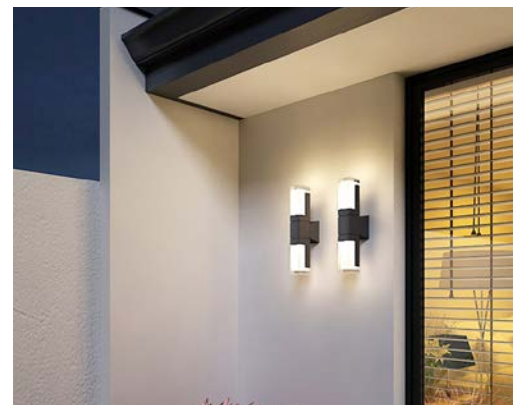

Wall Light NIC1

Product Code	BLWL-NIC1-05	BLWL-NIC1-05X2
	Single Wall Light	Updown Wall Light
Power (W)	5	10
lumen (lm)	250	500
CCT	Warm White, Neutral White, Cool White (3000K-6500K)	
Connect	Insulated Cable	
Dimming Options	Non-dim*	
Dimensions(mm)	L50*W100*H250	L50*W100*H304
Weight(kg)	0.5	0.8

*For any other dimming request, drivers may not fit within the fitting, supplied with an external driver.