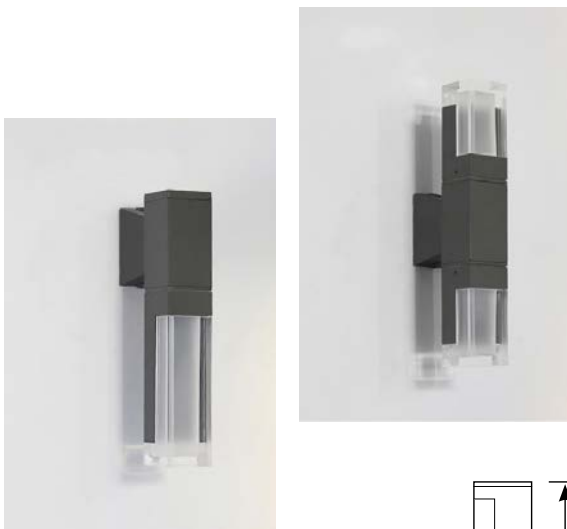

BoscoLighting's NIC1 wall light is an elegant bathroom vanity light ideal to hang alongside a mirror or on any wall. It gently diffuses light and minimizes glare, creating a warm and inviting ambience.

Not only suitable for the bathroom, as this light can extend into other areas of the home. Available as twin or single head, they can light up footpaths, corridors and building exteriors.

Contact us for a quote now!

## Wall Light NIC1

Product Code	BLWL-NIC1-05	BLWL-NIC1-05X2
	Single Wall Light	Updown Wall Light
Power (W)	5	10
lumen (lm)	250	500
CCT	Warm White, Neutral White, Cool White (3000K-6500K)	
Connect	Insulated Cable	
Dimming Options	Non-dim*	
Dimensions(mm)	L50*W100*H250	L50*W100*H304
Weight(kg)	0.5	0.8