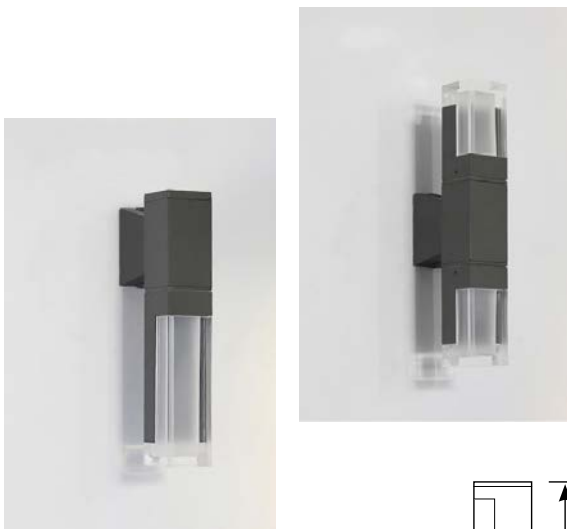

BoscoLighting's NIC1 wall light is an elegant bathroom vanity light ideal to hang alongside a mirror or on any wall. It gently diffuses light and minimizes glare, creating a warm and inviting ambience.

Not only suitable for the bathroom, as this light can extend into other areas of the home. Available as twin or single head, they can light up footpaths, corridors and building exteriors.

Contact us for a quote now!

360°	IP 65	>80 CRI
AC 85-265V	3 Yrs Warranty	35000 @ L90 B10 Lifetime

Wall Light NIC1

Product Code	BLWL-NIC1-05	BLWL-NIC1-05X2
	Single Wall Light	Updown Wall Light
Power (W)	5	10
lumen (lm)	250	500
CCT	Warm White, Neutral White, Cool White (3000K-6500K)	
Connect	Insulated Cable	
Dimming Options	Non-dim*	
Dimensions(mm)	L50*W100*H250	L50*W100*H304
Weight(kg)	0.5	0.8