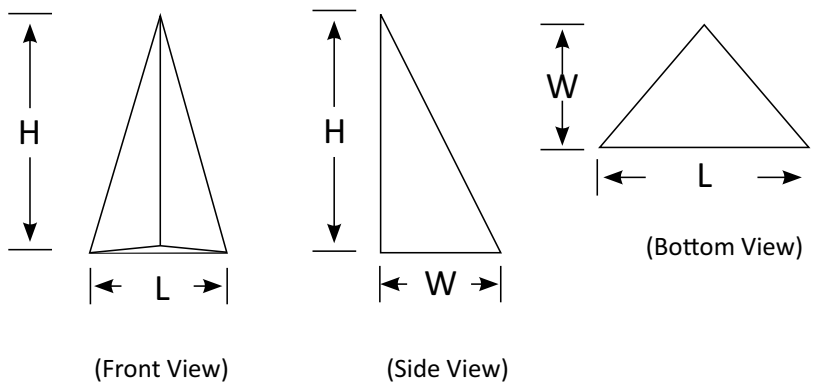

BoscoLighting's ORION wall light features an isosceles triangle shape design, housed in a powder coated aluminium fitting.

Rated IP65, it is suitable for both indoor and outdoor applications. It can be used in corridors, living rooms, retail shops and other residential or hospitality facilities.

Available in Black.

Features

- LED driver included
- IP65 rating ensures the toughest dustproof and appropriate waterproof to handle any indoor or outdoor situations
- Choice of Warm White, Neutral White, Cool White colour temperature options