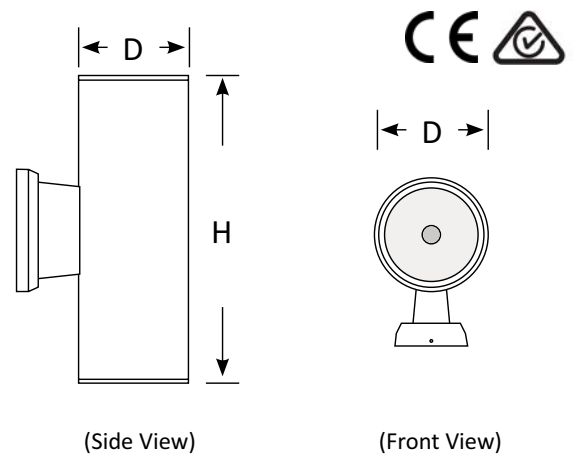

Features

- Excellent heat dissipation, long life span
- Fitting colour: black or grey
- LED driver included

Customisation Options

- may be subject to minimum order quantities

- Fitting colour can be customised
- Colour temperature options can be RGB colour changing or single colours

Wall Light VASE

Product Code	BLWL-VASE-30	BLWL-VASE-30X2
	Downward Wall Light	Up/Down Wall Light
Power (W)	30	60
Luminous FLux(lm)	2700	5400
CCT	Warm White, Neutral White, Cool White (3000K-6000K)	
Connect	Insulated Cable	
Dimming Options	Various dimming options available on request*	
Dimensions(mm)	D160*H300	D160*H450
Weight(kg)	2.5	2.8