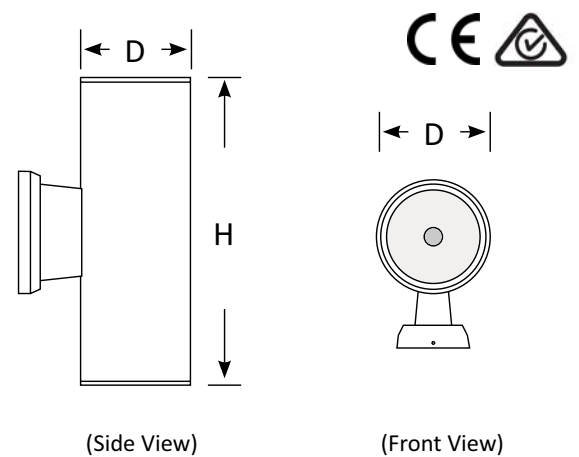

Features

- Excellent heat dissipation, long life span
- Fitting colour: black or grey
- LED driver included

Customisation Options

- may be subject to minimum order quantities

- Fitting colour can be customised
- Colour temperature options can be RGB colour changing or single colours

Wall Light VASE

60°	120°	IP 65
>80 CRI	AC 85-265V	3 Yrs Warranty
		35000 @ L90 B10 Lifetime

Product Code	BLWL-VASE-30	BLWL-VASE-30X2
	Downward Wall Light	Up/Down Wall Light
Power (W)	30	60
Luminous FLux(lm)	2700	5400
CCT	Warm White, Neutral White, Cool White (3000K-6000K)	
Connect	Insulated Cable	
Dimming Options	Various dimming options available on request*	
Dimensions(mm)	D160*H300	D160*H450
Weight(kg)	2.5	2.8