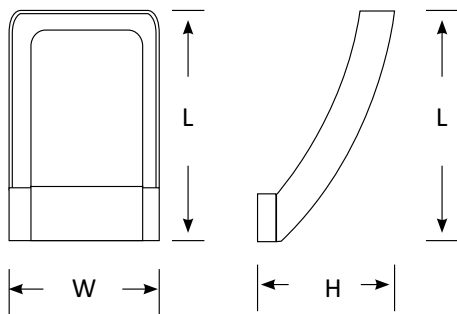

Product Code	BLWL-VEGA-05	BLWL-VEGA-09	BLWL-VEGA-12	BLWL-VEGA-20
Power (W)	5	9	12	20
Luminouse FLux(lm)	400	720	960	1600
CCT	Warm White, Neutral White, Cool White (3000K-6500K)			
Connect	Insulated Cable			
Dimming Options	Non-dim, Dimmable*			
Dimensions(mm)	L280*W165*H139			
Weight(kg)	1			