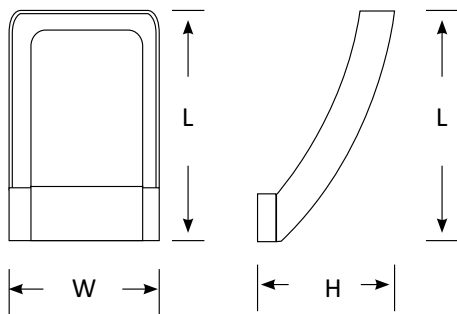

Product Code	BLWL-VEGA-05	BLWL-VEGA-09	BLWL-VEGA-12	BLWL-VEGA-20
Power (W)	5	9	12	20
Luminous FLux(lm)	400	720	960	1600
CCT	Warm White, Neutral White, Cool White (3000K-6500K)			
Connect	Insulated Cable			
Dimming Options	Non-dim, Dimmable*			
Dimensions(mm)	L280*W165*H139			
Weight(kg)	1			