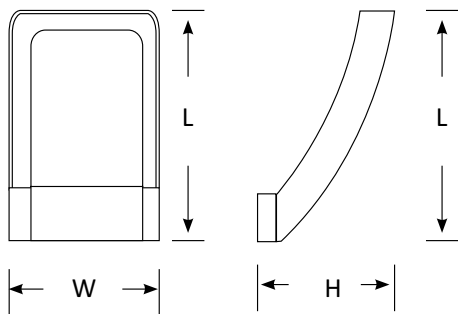

Product Code	BLWL-VEGA-05	BLWL-VEGA-09	BLWL-VEGA-12	BLWL-VEGA-20
Power (W)	5	9	12	20
Luminouse FLux(lm)	400	720	960	1600
CCT	Warm White, Neutral White, Cool White (3000K-6500K)			
Connect	Insulated Cable			
Dimming Options	Non-dim, Dimmable*			
Dimensions(mm)	L280*W165*H139			
Weight(kg)	1			