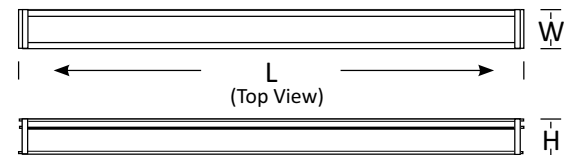

Wall Washer

Linear Inground Light IGL3

Product Code	BLWW-IGL3-36
Power (W)	36
Luminous FLux(lm)	3060
CCT	Whites(3000K-6000K), Single Colours, RGB
Connect	Insulated Cable
Dimming Options	Various Dimming Options Available on Request
Dimensions(mm)	L1000*W52*H90
Cutout(mm)	L'1004*W'54*W'92
Weight(kg)	3.8

Related Products

BLLL-IGL2-36
36W Linear Inground Light
L1000*W100*H90