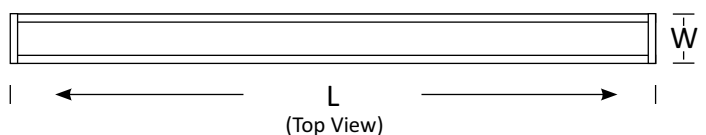

BoscoLighting's LW4050 LED wall wash series incorporates 18 or 36 x 1W LEDs in an IP65 aluminium alloy housing. It allows great design flexibility with a 15, 30, 45 and 60 deg beam angle to achieve various effects. The 60 deg beam is perfect for general lighting providing a large pool of diffused light. The 15 deg beam is excellent for throwing light to a wall, highlighting features or creating pools of concentrated light.

It is designed for lighting up interior walls, building facades or billboards. Also available with single-colour or RGB version.

Contact us for more information.

Linear Wall Washer LW4050

Bracket

15°	30°	45°	60°	IP 65
AC 85-265V	DC 24V	>80 CRI	3 Yrs Warranty	35000 @ L90 B10 Lifetime

Product Code	BLWW-LW4050-18	BLWW-LW4050-36
Power (W)	18	36
Luminous FLux(lm)	1530	3060
CCT	Whites(3000K-6000K), Single Colours, RGB	
Connect	Insulated Cable	
Dimming Options	Various dimming options available on request	
Dimensions(mm)	L1000*W40*H50	
Weight(kg)	1.5	1.8