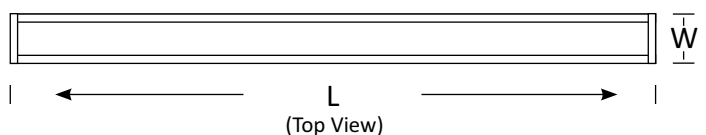

BoscoLighting's LW4050 LED wall wash series incorporates 18 or 36 x 1W LEDs in an IP65 aluminium alloy housing. It allows great design flexibility with a 15, 30, 45 and 60 deg beam angle to achieve various effects. The 60 deg beam is perfect for general lighting providing a large pool of diffused light. The 15 deg beam is excellent for throwing light to a wall, highlighting features or creating pools of concentrated light.

It is designed for lighting up interior walls, building facades or billboards. Also available with single-colour or RGB version.

Contact us for more information.

Linear Wall Washer LW4050

15°	30°	45°	60°	IP 65
AC 85-265V	DC 24V	>80 CRI	3 Yrs Warranty	35000 @ L90 B10 Lifetime

Product Code	BLWW-LW4050-18	BLWW-LW4050-36
Power (W)	18	36
Luminous FLux(lm)	1530	3060
CCT	Whites(3000K-6000K), Single Colours, RGB	
Connect	Insulated Cable	
Dimming Options	Various dimming options available on request	
Dimensions(mm)	L1000*W40*H50	
Weight(kg)	1.5	1.8