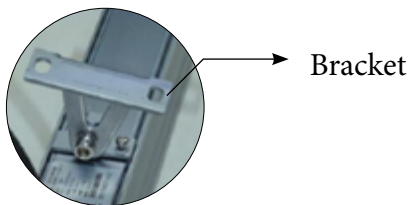

BoscoLighting's LW4050 LED wall wash series incorporates 18 or 36 x 1W LEDs in an IP65 aluminium alloy housing. It allows great design flexibility with a 15, 30, 45 and 60 deg beam angle to achieve various effects. The 60 deg beam is perfect for general lighting providing a large pool of diffused light. The 15 deg beam is excellent for throwing light to a wall, highlighting features or creating pools of concentrated light.

It is designed for lighting up interior walls, building facades or billboards. Also available with single-colour or RGB version.

Contact us for more information.

Linear Wall Washer LW4050

15°	30°	45°	60°	IP 65
AC 85-265V	DC 24V	>80 CRI	3 Yrs Warranty	35000 @ L90 B10 Lifetime