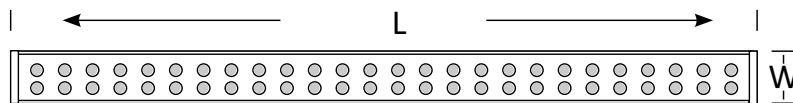

Available in 36W, 60W, 100W, and 144W variants, this LW7068 Linear Wall Washer light brings power to your lighting projects. Its sleek black finish adds a touch of sophistication to any space. With adjustable mounting brackets providing up to 130 degrees of angle flexibility, the LW7068 lets you direct light precisely where you need it.

Wall Washer LW7068

(Top View)

(Side View)

15°

30°

45°

60°

90°