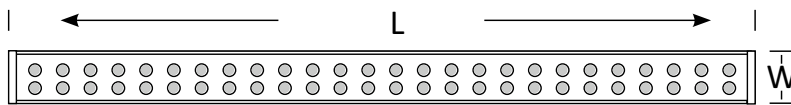

Available in 36W, 60W, 100W, and 144W variants, this LW7068 Linear Wall Washer light brings power to your lighting projects. Its sleek black finish adds a touch of sophistication to any space. With adjustable mounting brackets providing up to 130 degrees of angle flexibility, the LW7068 lets you direct light precisely where you need it.

A user-friendly control panel is located on the side, with default RGB color options integrated into DMX512 lighting control. Additionally, customize your lighting with CCT options: 3000K, 4000K, and 6500K.

Wall Washer LW7068

(Top View)

(Side View)

15°

30°

45°

60°

90°