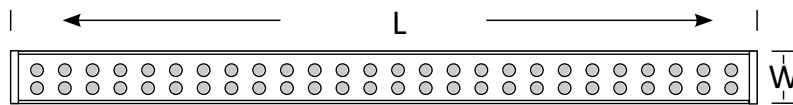

Available in 36W, 60W, 100W, and 144W variants, this LW7068 Linear Wall Washer light brings power to your lighting projects. Its sleek black finish adds a touch of sophistication to any space. With adjustable mounting brackets providing up to 130 degrees of angle flexibility, the LW7068 lets you direct light precisely where you need it.

A user-friendly control panel is located on the side, with default RGB color options integrated into DMX512 lighting control. Additionally, customize your lighting with CCT options: 3000K, 4000K, and 6500K.

## Wall Washer LW7068

(Top View)

(Side View)

15°

30°

45°

60°

90°