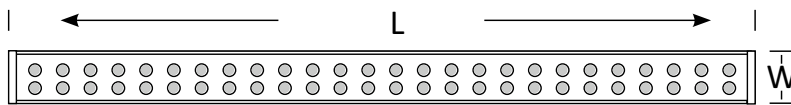

Available in 36W, 60W, 100W, and 144W variants, this LW7068 Linear Wall Washer light brings power to your lighting projects. Its sleek black finish adds a touch of sophistication to any space. With adjustable mounting brackets providing up to 130 degrees of angle flexibility, the LW7068 lets you direct light precisely where you need it.

A user-friendly control panel is located on the side, with default RGB color options integrated into DMX512 lighting control. Additionally, customize your lighting with CCT options: 3000K, 4000K, and 6500K.

## Wall Washer LW7068

(Top View)

(Side View)

15°

30°

45°

60°

90°